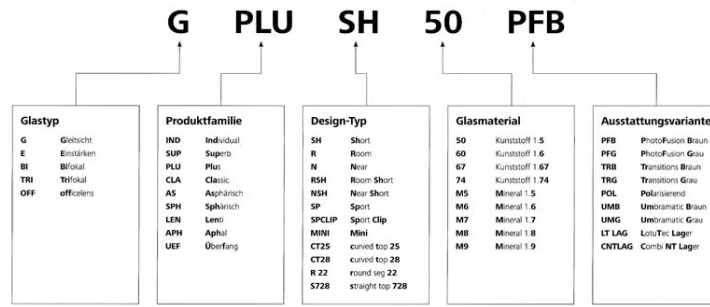

Mehrwert 1,7er Material Umbramatic Überfang (spezielle  
licht-automatische Übersicht): 220€

**ZEISS Glaskurztexte auf einen Blick.**

EDV Code	Produktname	Glaskurztext
485	SkyPol 0.0	SkyPol 0.0
494	CLT 0.0 Skylet road DB 6.0	SK Road GK 6
497	CLT 0.0 Skylet fun DB 6.0	Skylet Fun
498	CLT 0.0 Skylet sport DB 6.0	Skylet Sport
513	CLT 0.0 Skylet fun DB 8.0	SK Fun GK 8
524	Pioneer 0.0	Pioneer
592	CLT 0.0 Braun 85 DB 6.0	CLT BR85 6,0
595	CLT 0.0 pioneer DB 6.0	Clet Pio GK 6
596	CLT 0.0 Grau 85 DB 8.0	CLT GR85 8,0
616	CLT 0.0 Grau 85 DB 6.0	CLT GR85 6,0
629	CLT 0.0 pioneer DB 8.0	Clet Pio GK 8
635	Clarlet 0.0 POL	CLT 0.0 POL
639	CLT 0.0 Braun 85 DB 8.0	CLT BR85 8,0
745	CLT 0.0 Skylet sport DB 8.0	SK Sport GK 8
807	CLT 0.0 Skylet road DB 8.0	SK Road GK 8
942	Bifo-Lupenglas S25	
943	Bifo-Lupenglas S25 Lupenteil mattiert	
945	Bifokal-Lupenglas S25 mit konvergenzentl	
1472	ZEISS Bifo Classic CT28 1.5 PF Br	BI CT28 50PFB
1504	ZEISS GS DriveSafe 1.67 SkyPol Fun	G DS 67SPLF
1673	ZEISS GS DriveSafe 1.67 SkyPol Roa	G DS 67SPLR
1674	ZEISS GS DriveSafe 1.67 SkyPol Spo	G DS 67SPLS
2168	ZEISS ES DriveSafe 1.67 SkyPol Fun	E DS67SPLF
2169	ZEISS ES DriveSafe 1.67 SkyPol Roa	E DS67SPLR
2171	ZEISS ES DriveSafe 1.67 SkyPol Spo	E DS67SPLS
2420	ZEISS officelens Individual 1.6	OFF IND 60
2421	ZEISS officelens Superb Near 1.6	OFF SUP N 60
2422	ZEISS officelens Superb Room 1.6	OFF SUP R 60
2423	ZEISS officelens Plus Near 1.6	OFF PLU N 60
2424	ZEISS officelens Plus Room 1.6	OFF PLU R 60
2425	ZEISS officelens Plus Near Short 1.6	OFF PLU NSH60
2426	ZEISS officelens Plus Room Short 1.6	OFF PLU RSH60
2427	ZEISS officelens Individual 1.5	OFF IND 50
2428	ZEISS officelens Superb Near 1.5	OFF SUP N 50
2429	ZEISS officelens Superb Room 1.5	OFF SUP R 50
2430	ZEISS officelens Plus Near 1.5	OFF PLU N 50
2431	ZEISS officelens Plus Room 1.5	OFF PLU R 50
2432	ZEISS officelens Plus Near Short 1.5	OFF PLU NSH50
2433	ZEISS officelens Plus Room Short 1.5	OFF PLU RSH50
2434	ZEISS officelens Individual 1.67	OFF IND 67
2435	ZEISS officelens Superb Near 1.67	OFF SUP N 67
2436	ZEISS officelens Superb Room 1.67	OFF SUP R 67
2437	ZEISS officelens Plus Near 1.67	OFF PLU N 67
2438	ZEISS officelens Plus Room 1.67	OFF PLU R 67
2439	ZEISS officelens Plus Near Short 1.67	OFF PLU NSH67
2440	ZEISS officelens Plus Room Short 1.67	OFF PLU RSH67
2441	ZEISS officelens Individual 1.74	OFF IND 74
2442	ZEISS officelens Superb Near 1.74	OFF SUP N 74
2443	ZEISS officelens Superb Room 1.74	OFF SUP R 74