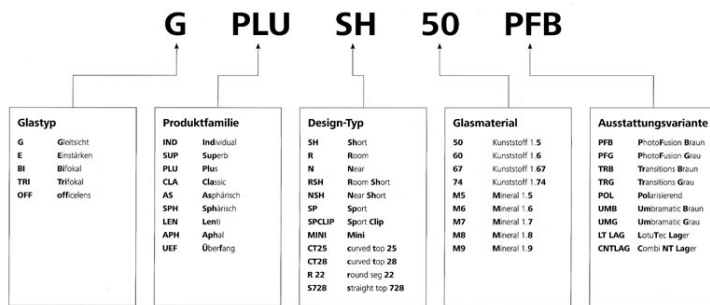

Glascodes

ZEISS Glaskurztexte auf einen Blick.

Arbeitsplatzgläser:

Mehrwert gegenüber herkömmlichem Kunststoffmaterial 1,5:

Office Lens Individual: 1,67 = 60€, 1,6 = 30€

Office Lens Superb: 1,67 = 67€, 1,6 = 33€

Office Lens Plus: 1,67 = 66€, 1,6 = 33€

Office Lens Plus mineralisch: Minderpreis 49€

Gleitsichtgläser:

Mehrwert gegenüber herkömmlichem Kunststoffmaterial 1,5:

Gleitsicht Individual 2: 1,67 = 60€, 1,6 = 30€

Gleitsicht Superb: 1,67 = 85€, 1,6 = 50€

Gleitsicht Plus2: 1,67 = 85€, 1,6 = 50€

Gleitsicht Classic: 1,6 = 37€

Kunststoff: Mehrwert besondere Ausstattungen:

PhotoFusion / Transitions / Polarisation: 75€

Minderwert mineralisch: 88€

Mineralisch: Mehrwert besondere Ausstattungen:

Umbramatic grau/braun: 92€

1,8er Material (extra dünn): 149€

Detaillierteste Preis-Information:

Der Preis der schlechtesten Entspiegelung („einfach“):

mineralisch 20€, organisch 35€

Der Mehrpreis für Kunststoff beträgt pro Seite bei Bifokal-

Brillengläsern 7,70 €, bei Trifokal-Brillengläsern 31,80 €,

bei Gleitsicht-Brillengläsern 9,00 €

Gegenüber klassischem Brillenkron hat Standard-Kunststoff-Material einen um 7,00 € höheren Wert.

Der Mehrpreis für Gleitsicht-Brillengläser beträgt in Kunststoff pro

Seite gegenüber Bifokal-Brillengläsern 87,00 €, gegenüber Trifokal-

Brillengläsern 54,00 €

Der Mehrpreis für Gleitsicht-Brillengläser gegenüber Bifokal-

Brillengläsern beträgt pro Seite 178,00 €